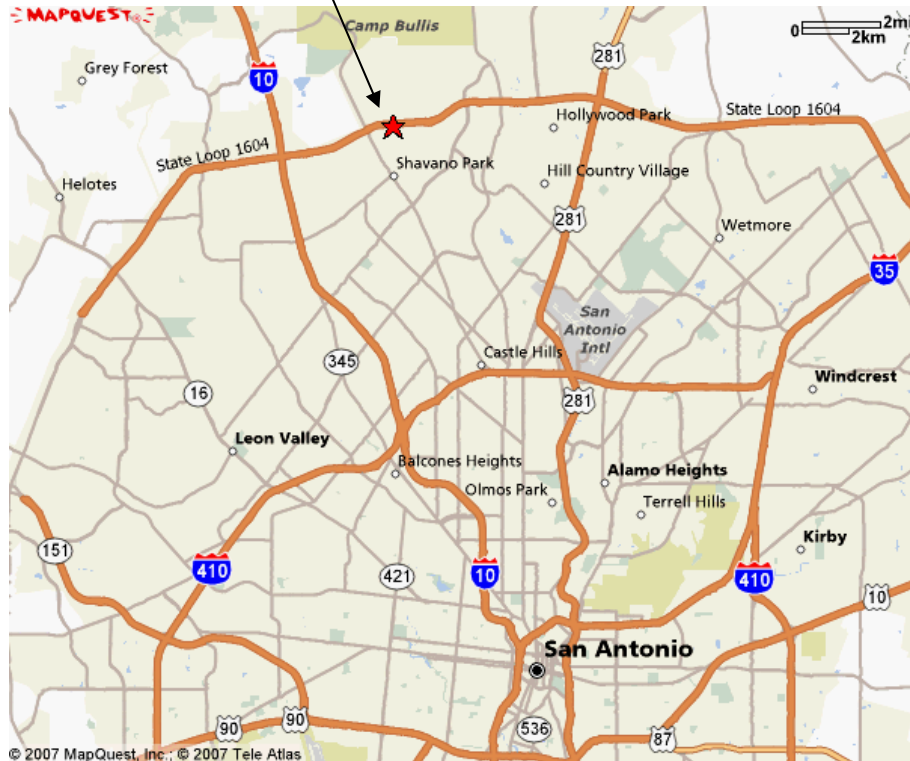

Driving Directions

3619 Paesanos Pkwy #100
San Antonio, TX 78231
(210) 738-2244

From 1604 East : Exit Northwest Military Drive & Shavano Park. Take the turn around, stay on the access road and turn right onto Paesanos Pkwy.

From 1604 West : Take the Huebner & Bitters exit and take an immediate right onto Paesanos Pkwy.